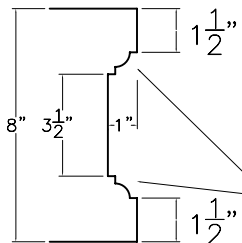

MANTEL BOX

#MB-1 MANTEL BOX SHOWN
WITH "#FL-24" TRIM INSERTED
SEE "WALL DECO" FOR
ADDITIONAL SELECTIONS

#MB-1

#MB-2

#MB-3

CUSTOM LENGTHS AVAILABLE UPON REQUEST

MANTEL BOX

(RECESS OPTIONS)

#MB-BVR

BEVELED RECESS

3/4" RECESS

#MB-CTR

CUT RECESS

1" RECESS

#MB-OGR

O.G. RECESS

3/4" O.G. EDGES

CUSTOM LENGTHS AVAILABLE UPON REQUEST

MANTELS

#RB-7-A

STRETCHER

#RB-7A-L

LEFT/RIGHT RETURN

#RB-7A-R