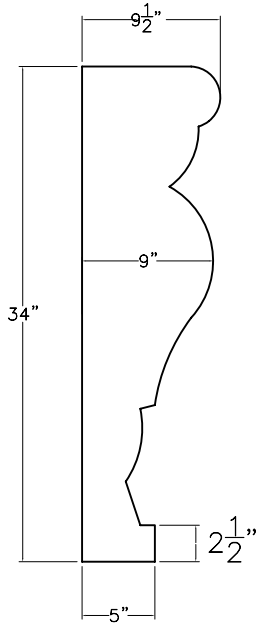

#L-110

#L-28

#L-210

PROFILE

CUSTOM SIZES AVAILABLE UPON REQUEST

FIREPLACE LEGS

#L-38

#L-310

#L-48

#L-410

#L-412

* 1" X 1" FLUTES

CUSTOM SIZES AVAILABLE UPON REQUEST

FIREPLACE LEGS

#L-511

#L-514