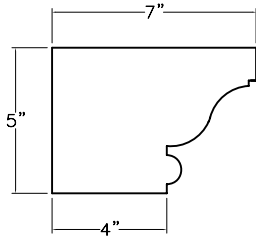

MANTEL BOX

#MB-1 MANTEL BOX SHOWN
WITH "#FL-24" TRIM INSERTED
SEE "WALL DECO" FOR
ADDITIONAL SELECTIONS

#MB-1

#MB-2

#MB-3

CUSTOM LENGTHS AVAILABLE UPON REQUEST

MANTEL BOX

(RECESS OPTIONS)

#MB-BVR

BEVELED RECESS

3/4" RECESS

#MB-CTR

CUT RECESS

1" RECESS

#MB-OGR

O.G. RECESS

3/4" O.G. EDGES

CUSTOM LENGTHS AVAILABLE UPON REQUEST

MANTELS

#RB-7-A

STRETCHER

#RB-7A-L

LEFT/RIGHT RETURN

#RB-7A-R