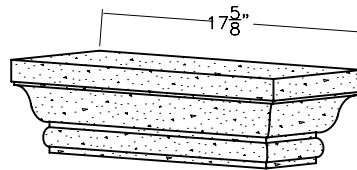

#MB-BVR

BEVELED RECESS

3/4" RECESS

#MB-CTR

CUT RECESS

1" RECESS

#MB-OGR

O.G. RECESS

3/4" O.G. EDGES

CUSTOM LENGTHS AVAILABLE UPON REQUEST

MANTELS

#RB-7-A

STRETCHER

#RB-7A-L

LEFT/RIGHT RETURN

#RB-7A-R