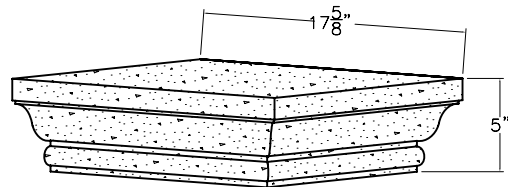

#RB-7-B

STRETCHER

#RB-7B-L

LEFT/RIGHT RETURN

#RB-7B-R

CUSTOM LENGTHS / DEPTHS
AVAILABLE UPON REQUEST

FIREPLACE LEGS

#L-18