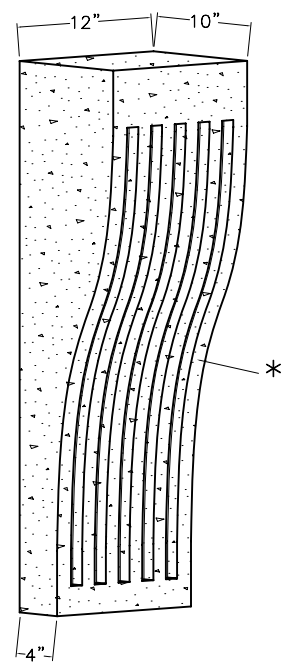

FIREPLACE LEGS

#L-412

* 1" X 1" FLUTES

CUSTOM SIZES AVAILABLE UPON REQUEST