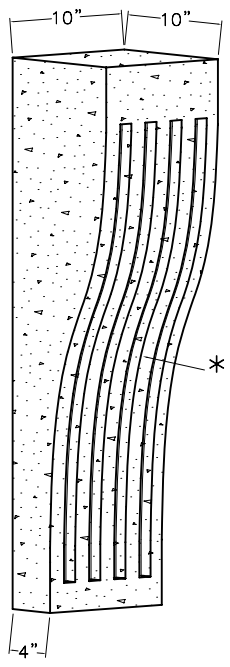

3/4" O.G. EDGES

CUSTOM LENGTHS AVAILABLE UPON REQUEST

MANTELS

#RB-7-A

STRETCHER

#RB-7A-L

LEFT/RIGHT RETURN

#RB-7A-R

#RB-7-B

STRETCHER

#RB-7B-L

LEFT/RIGHT RETURN

#RB-7B-R

CUSTOM LENGTHS / DEPTHS
AVAILABLE UPON REQUEST

FIREPLACE LEGS

#L-18

#L-110

#L-28

#L-210

PROFILE

CUSTOM SIZES AVAILABLE UPON REQUEST

FIREPLACE LEGS

#L-38

#L-310

#L-48

#L-410

#L-412

* 1" X 1" FLUTES

CUSTOM SIZES AVAILABLE UPON REQUEST

FIREPLACE LEGS

#L-511

#L-514