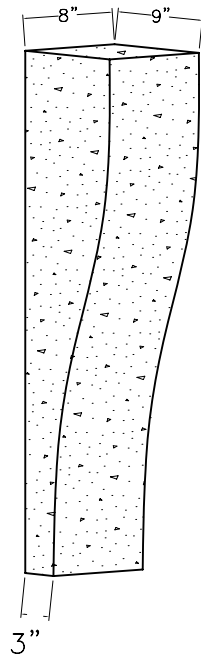

#MB-BVR

BEVELED RECESS

3/4" RECESS

#MB-CTR

CUT RECESS

1" RECESS

#MB-OGR

O.G. RECESS

3/4" O.G. EDGES

CUSTOM LENGTHS AVAILABLE UPON REQUEST

MANTELS

#RB-7-A

STRETCHER

#RB-7A-L

LEFT/RIGHT RETURN

#RB-7A-R

#RB-7-B

STRETCHER

#RB-7B-L

LEFT/RIGHT RETURN

#RB-7B-R

CUSTOM LENGTHS / DEPTHS
AVAILABLE UPON REQUEST

FIREPLACE LEGS

#L-18

#L-110

#L-28

#L-210

PROFILE

CUSTOM SIZES AVAILABLE UPON REQUEST

FIREPLACE LEGS

#L-38

#L-310