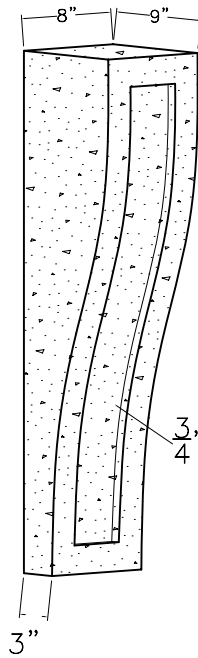

#MB-BVR

BEVELED RECESS

3/4" RECESS

#MB-CTR

CUT RECESS

1" RECESS

#MB-OGR

O.G. RECESS

3/4" O.G. EDGES

CUSTOM LENGTHS AVAILABLE UPON REQUEST

MANTELS

#RB-7-A

STRETCHER

#RB-7A-L

LEFT/RIGHT RETURN

#RB-7A-R

#RB-7-B

STRETCHER

#RB-7B-L

LEFT/RIGHT RETURN

#RB-7B-R

CUSTOM LENGTHS / DEPTHS
AVAILABLE UPON REQUEST

FIREPLACE LEGS

#L-18

#L-110

#L-28

#L-210

PROFILE

CUSTOM SIZES AVAILABLE UPON REQUEST

FIREPLACE LEGS

#L-38

#L-310