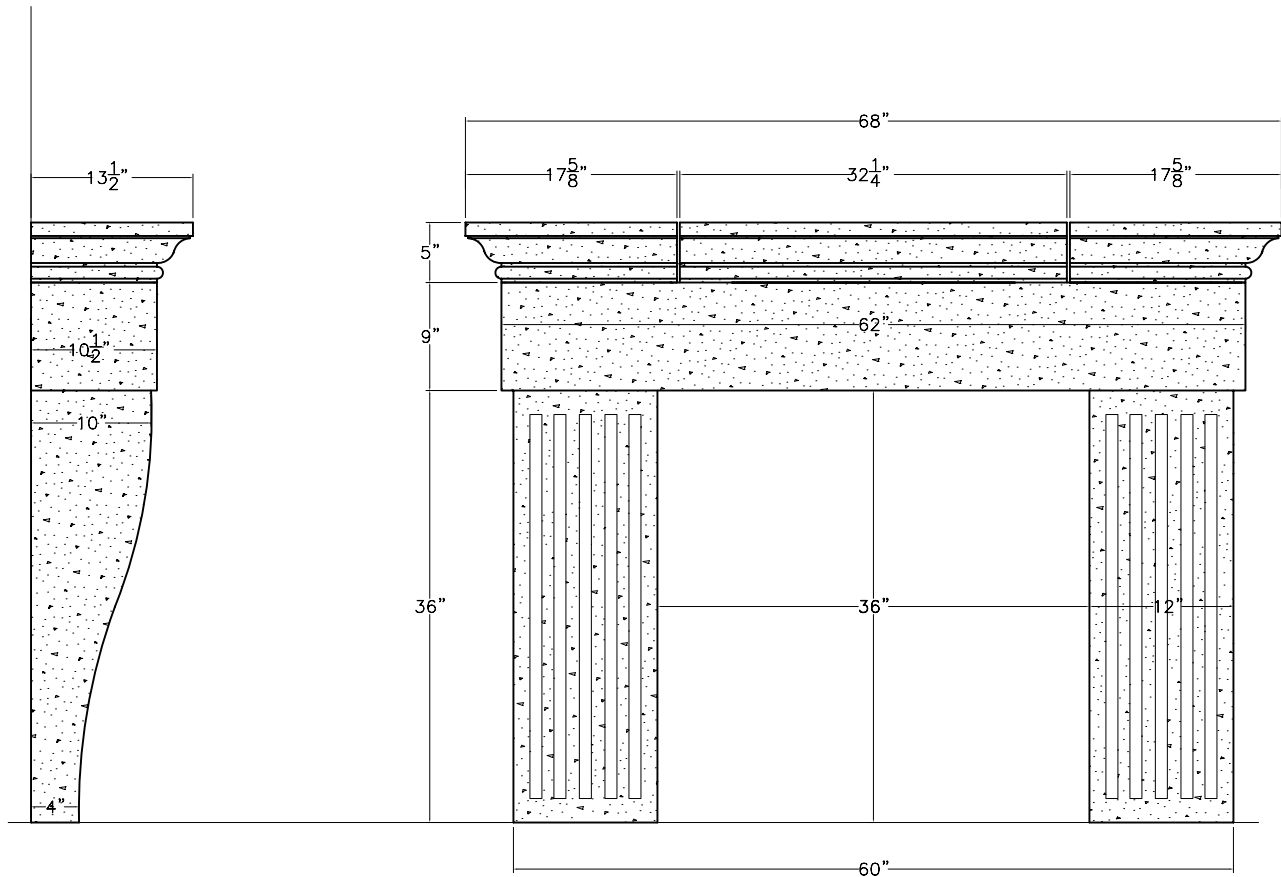

FIREPLACE SURROUND

The Kingstown

Robust yet refined.