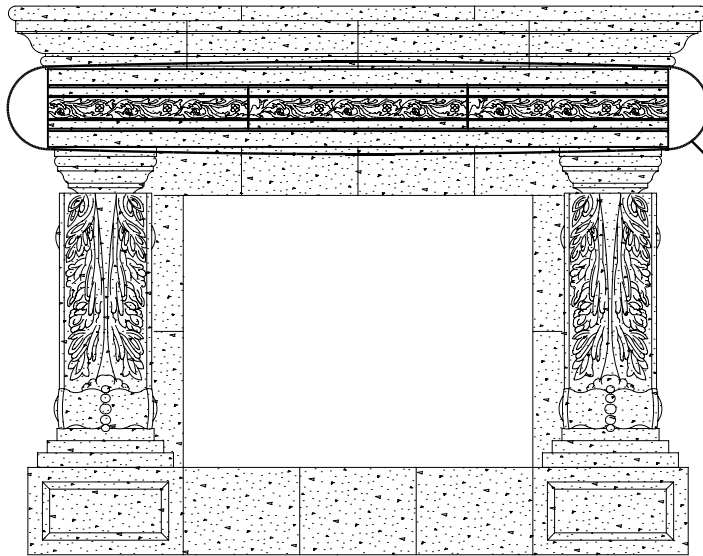

MANTEL BOX

#MB-1 MANTEL BOX SHOWN
WITH "#FL-24" TRIM INSERTED
SEE "WALL DECO" FOR
ADDITIONAL SELECTIONS

#MB-1

#MB-2

#MB-3

CUSTOM LENGTHS AVAILABLE UPON REQUEST

MANTEL BOX

(RECESS OPTIONS)

#MB-BVR

BEVELED RECESS

3/4" RECESS

#MB-CTR

CUT RECESS

1" RECESS

#MB-OGR

O.G. RECESS