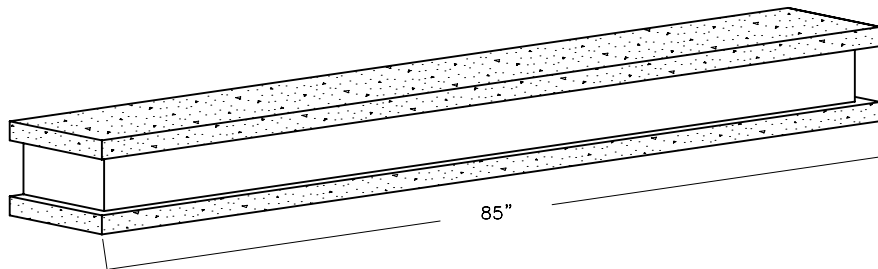

MANTEL BOX

#MB-1 MANTEL BOX SHOWN
WITH "#FL-24" TRIM INSERTED
SEE "WALL DECO" FOR
ADDITIONAL SELECTIONS

#MB-1

#MB-2

#MB-3

CUSTOM LENGTHS AVAILABLE UPON REQUEST

MANTEL BOX

(RECESS OPTIONS)

#MB-BVR

BEVELED RECESS

3/4" RECESS

#MB-CTR

CUT RECESS

1" RECESS

#MB-OGR

O.G. RECESS