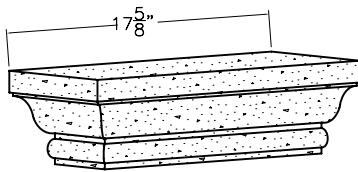

#MB-BVR

BEVELED RECESS

3/4" RECESS

#MB-CTR

CUT RECESS

1" RECESS

#MB-OGR

O.G. RECESS

3/4" O.G. EDGES

CUSTOM LENGTHS AVAILABLE UPON REQUEST

MANTELS

#RB-7-A

STRETCHER

#RB-7A-L

LEFT/RIGHT RETURN

#RB-7A-R