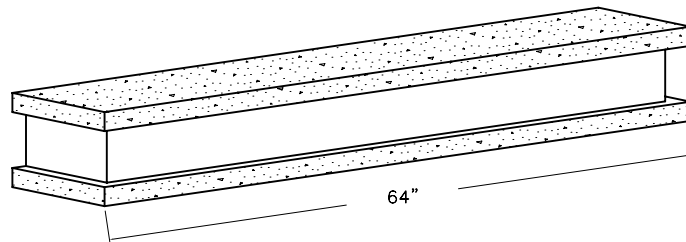

MANTEL BOX

#MB-1 MANTEL BOX SHOWN
WITH "#FL-24" TRIM INSERTED
SEE "WALL DECO" FOR
ADDITIONAL SELECTIONS

#MB-1

#MB-2

#MB-3

CUSTOM LENGTHS AVAILABLE UPON REQUEST

MANTEL BOX

(RECESS OPTIONS)

#MB-BVR

BEVELED RECESS

3/4" RECESS

#MB-CTR

CUT RECESS

1" RECESS

#MB-OGR

O.G. RECESS