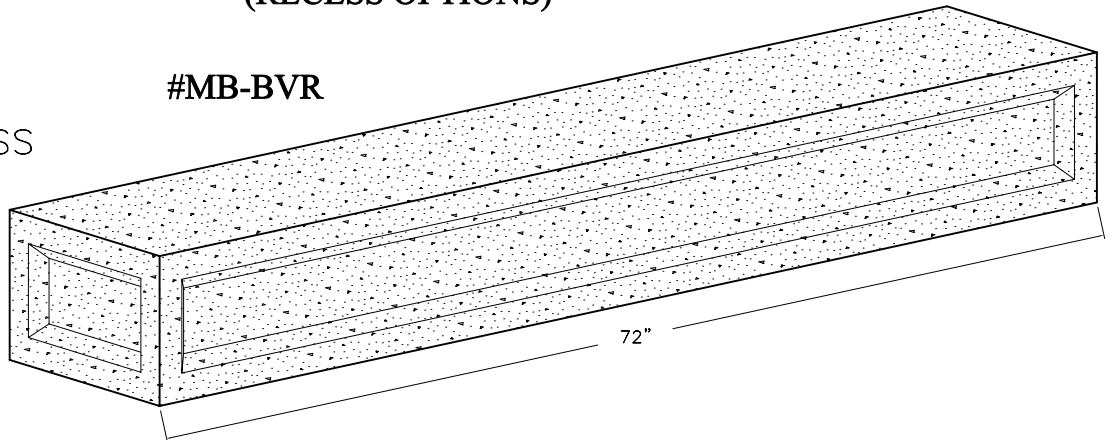

MANTEL BOX

#MB-1 MANTEL BOX SHOWN
WITH "#FL-24" TRIM INSERTED
SEE "WALL DECO" FOR
ADDITIONAL SELECTIONS

#MB-1

#MB-2

#MB-3

CUSTOM LENGTHS AVAILABLE UPON REQUEST

MANTEL BOX

(RECESS OPTIONS)

#MB-BVR

BEVELED RECESS

3/4" RECESS

#MB-CTR

CUT RECESS

1" RECESS

#MB-OGR

O.G. RECESS

3/4" O.G. EDGES

CUSTOM LENGTHS AVAILABLE UPON REQUEST

MANTELS

#RB-7-A

STRETCHER

#RB-7A-L

LEFT/RIGHT RETURN

#RB-7A-R