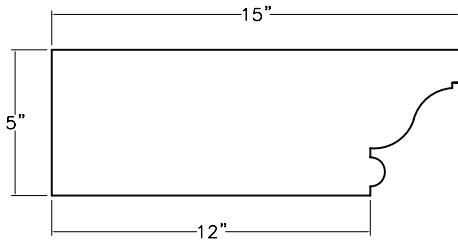

3/4" O.G. EDGES

CUSTOM LENGTHS AVAILABLE UPON REQUEST

MANTELS

#RB-7-A

STRETCHER

#RB-7A-L

LEFT/RIGHT RETURN

#RB-7A-R