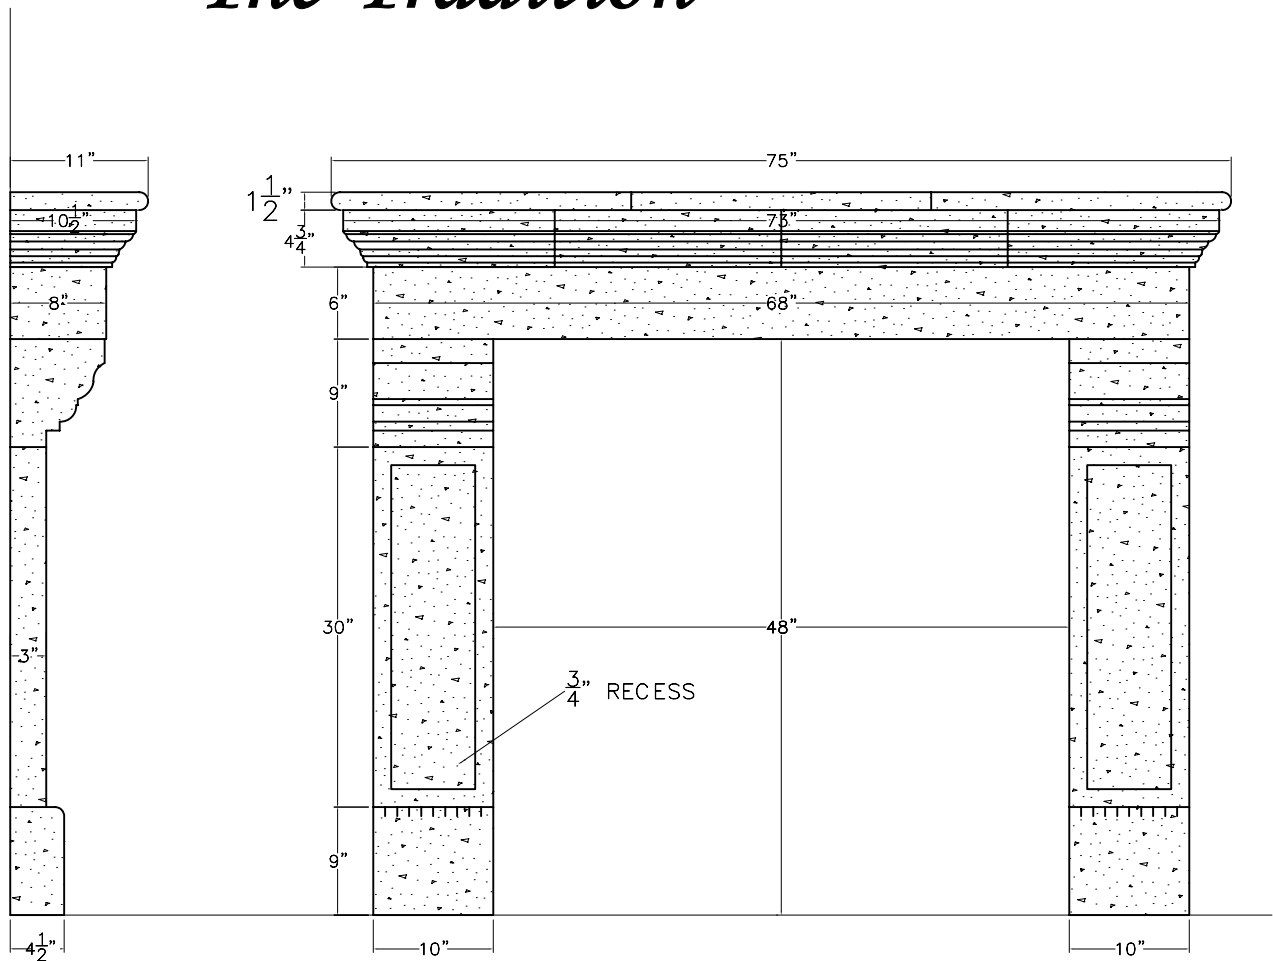

FIREPLACE SURROUND

The Tradition

Return to timeless standards.