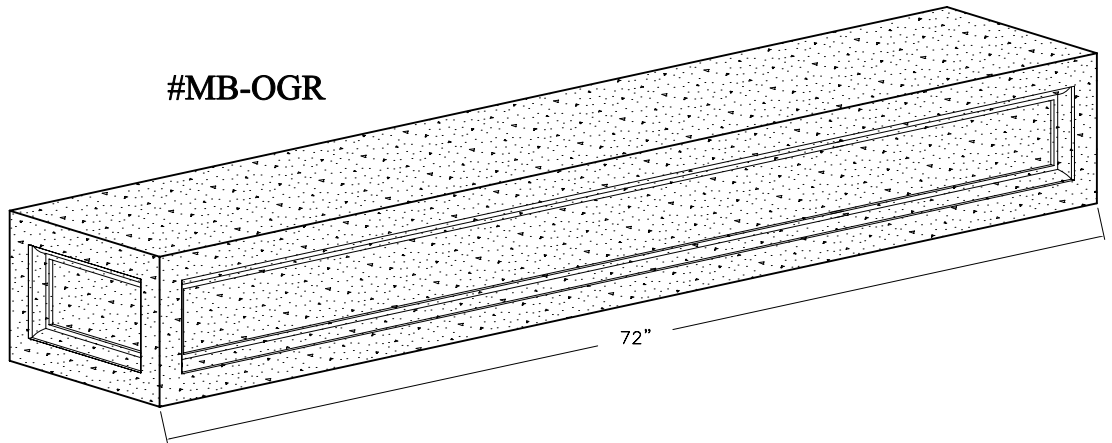

MANTEL BOX

#MB-1 MANTEL BOX SHOWN
WITH "#FL-24" TRIM INSERTED
SEE "WALL DECO" FOR
ADDITIONAL SELECTIONS

#MB-1

#MB-2

#MB-3

CUSTOM LENGTHS AVAILABLE UPON REQUEST

MANTEL BOX

(RECESS OPTIONS)

#MB-BVR

BEVELED RECESS

3/4" RECESS

#MB-CTR

CUT RECESS

1" RECESS

#MB-OGR

O.G. RECESS

3/4" O.G. EDGES

CUSTOM LENGTHS AVAILABLE UPON REQUEST

MANTELS

#RB-7-A

STRETCHER

#RB-7A-L

LEFT/RIGHT RETURN

#RB-7A-R