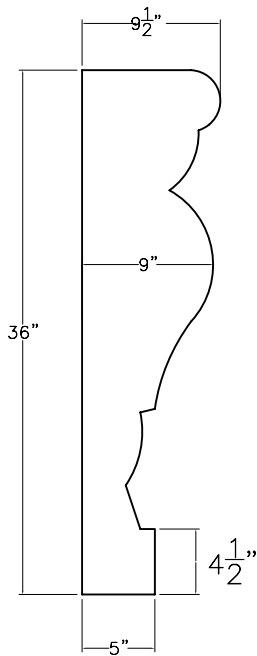

FIREPLACE LEGS

PROFILE