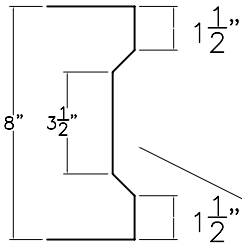

MANTEL BOX

#MB-1 MANTEL BOX SHOWN
WITH "#FL-24" TRIM INSERTED
SEE "WALL DECO" FOR
ADDITIONAL SELECTIONS

#MB-1

#MB-2

#MB-3

CUSTOM LENGTHS AVAILABLE UPON REQUEST

MANTEL BOX

(RECESS OPTIONS)

#MB-BVR

BEVELED RECESS

3/4" RECESS

#MB-CTR

CUT RECESS

1" RECESS

#MB-OGR

O.G. RECESS

3/4" O.G. EDGES

CUSTOM LENGTHS AVAILABLE UPON REQUEST

MANTELS

#RB-7-A

STRETCHER

#RB-7A-L

LEFT/RIGHT RETURN

#RB-7A-R